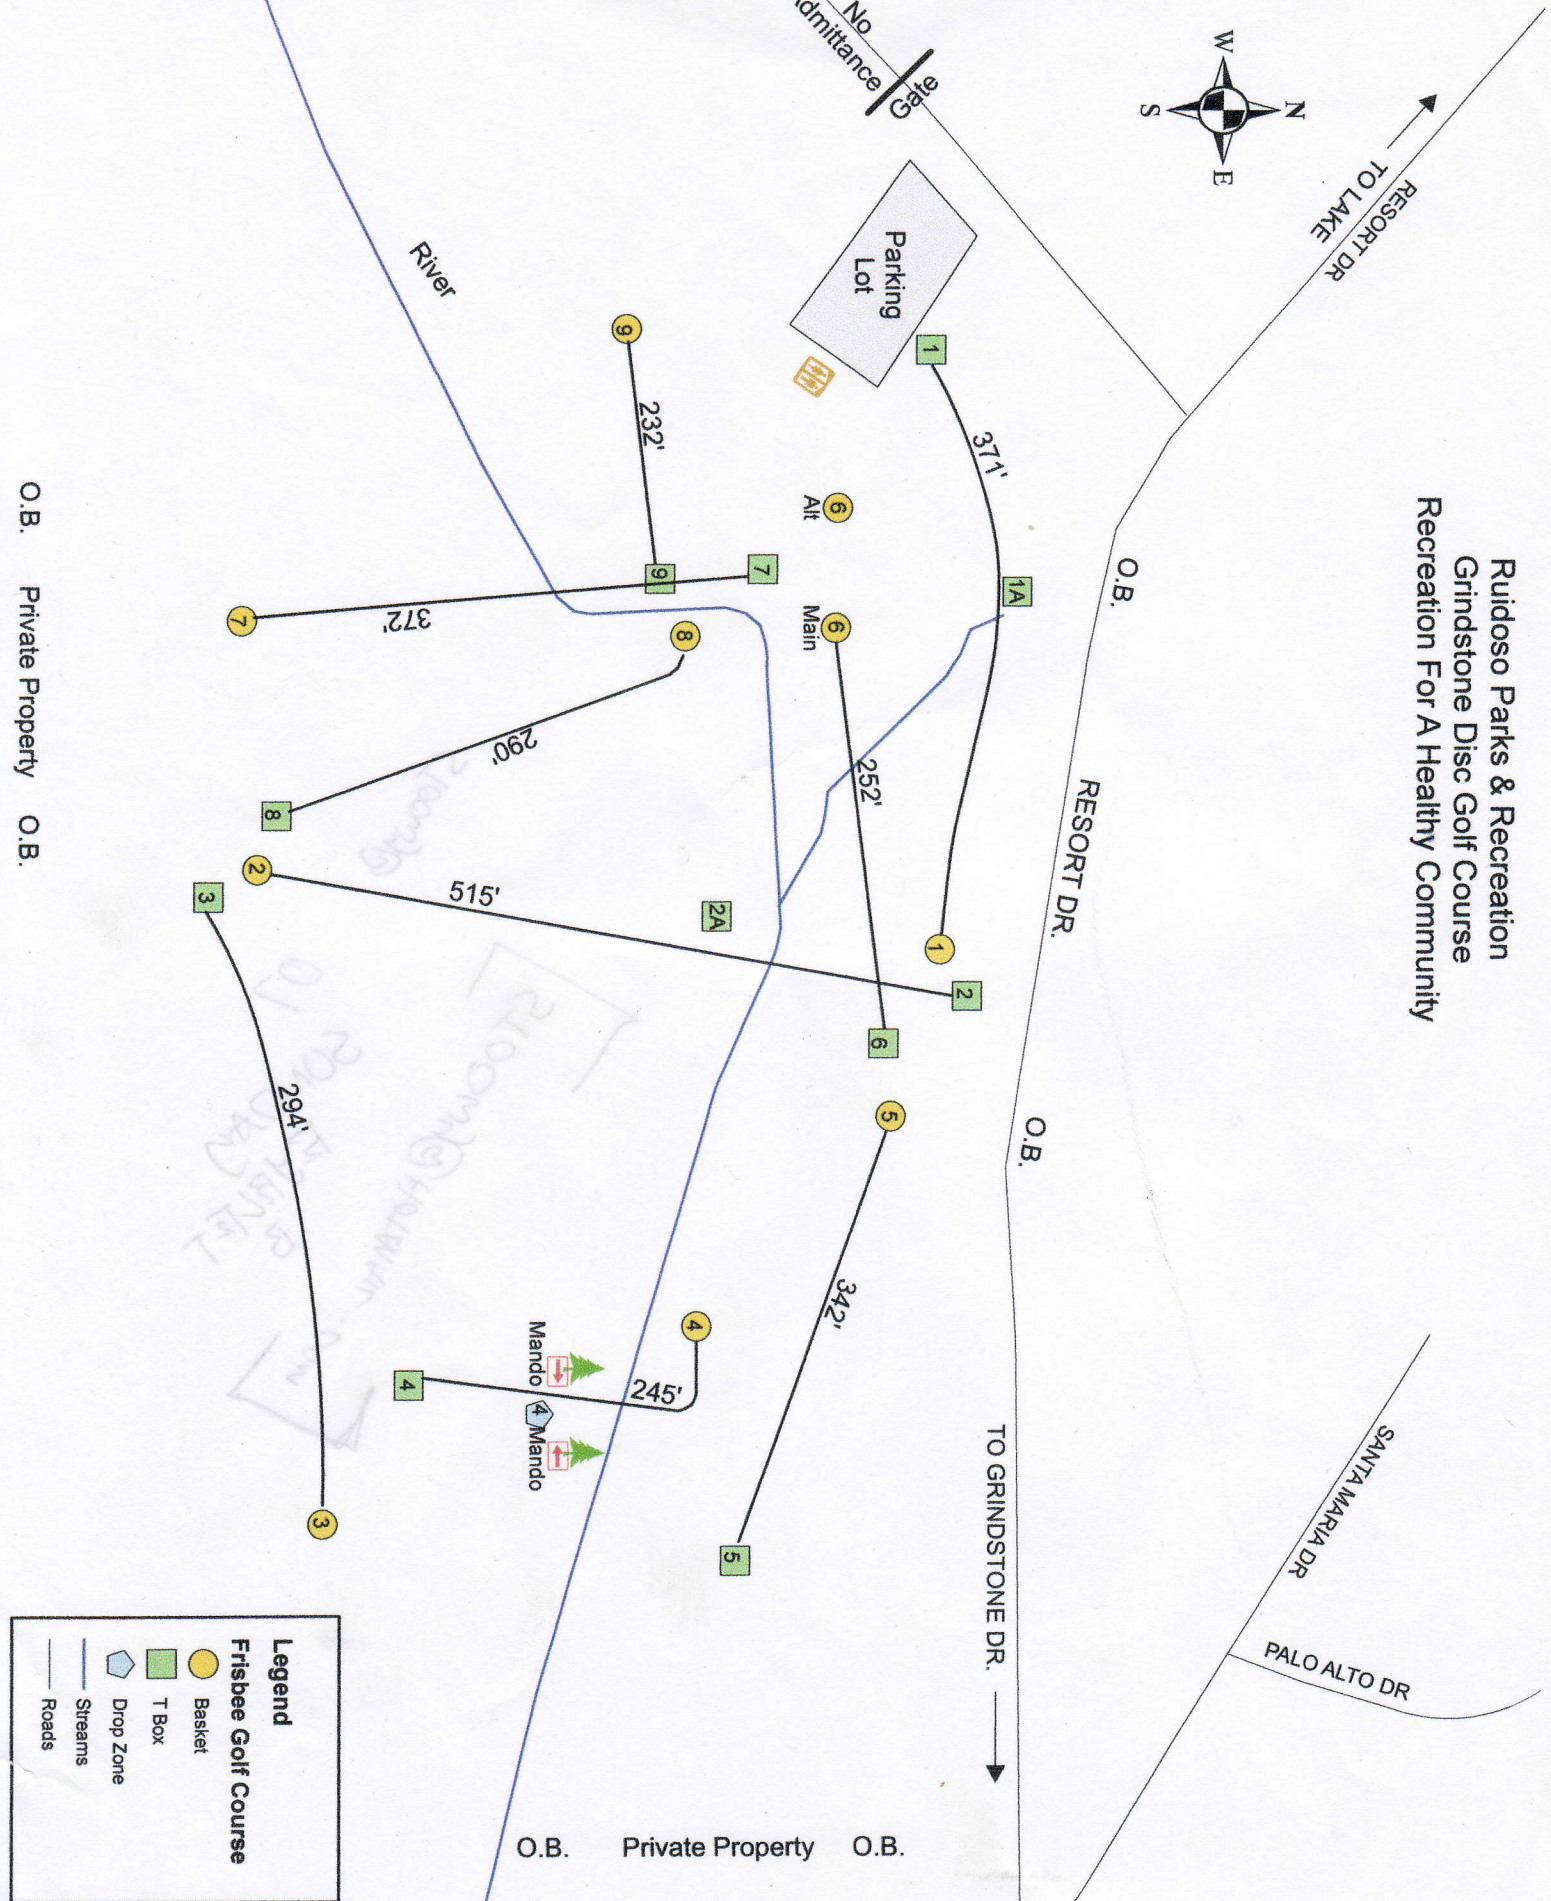

Ruidoso Parks & Recreation
 Grindstone Disc Golf Course
 Recreation For A Healthy Community

No Admittance Gate

RESORT DR
 TO LAKE

O.B.

RESORT DR.

O.B.

TO GRINDSTONE DR.

SANTA MARIA DR
 PALO ALTO DR

O.B. Private Property O.B.

O.B. Private Property O.B.

Legend

Frisbee Golf Course

- Basket
- T Box
- Drop Zone
- Streams
- Roads