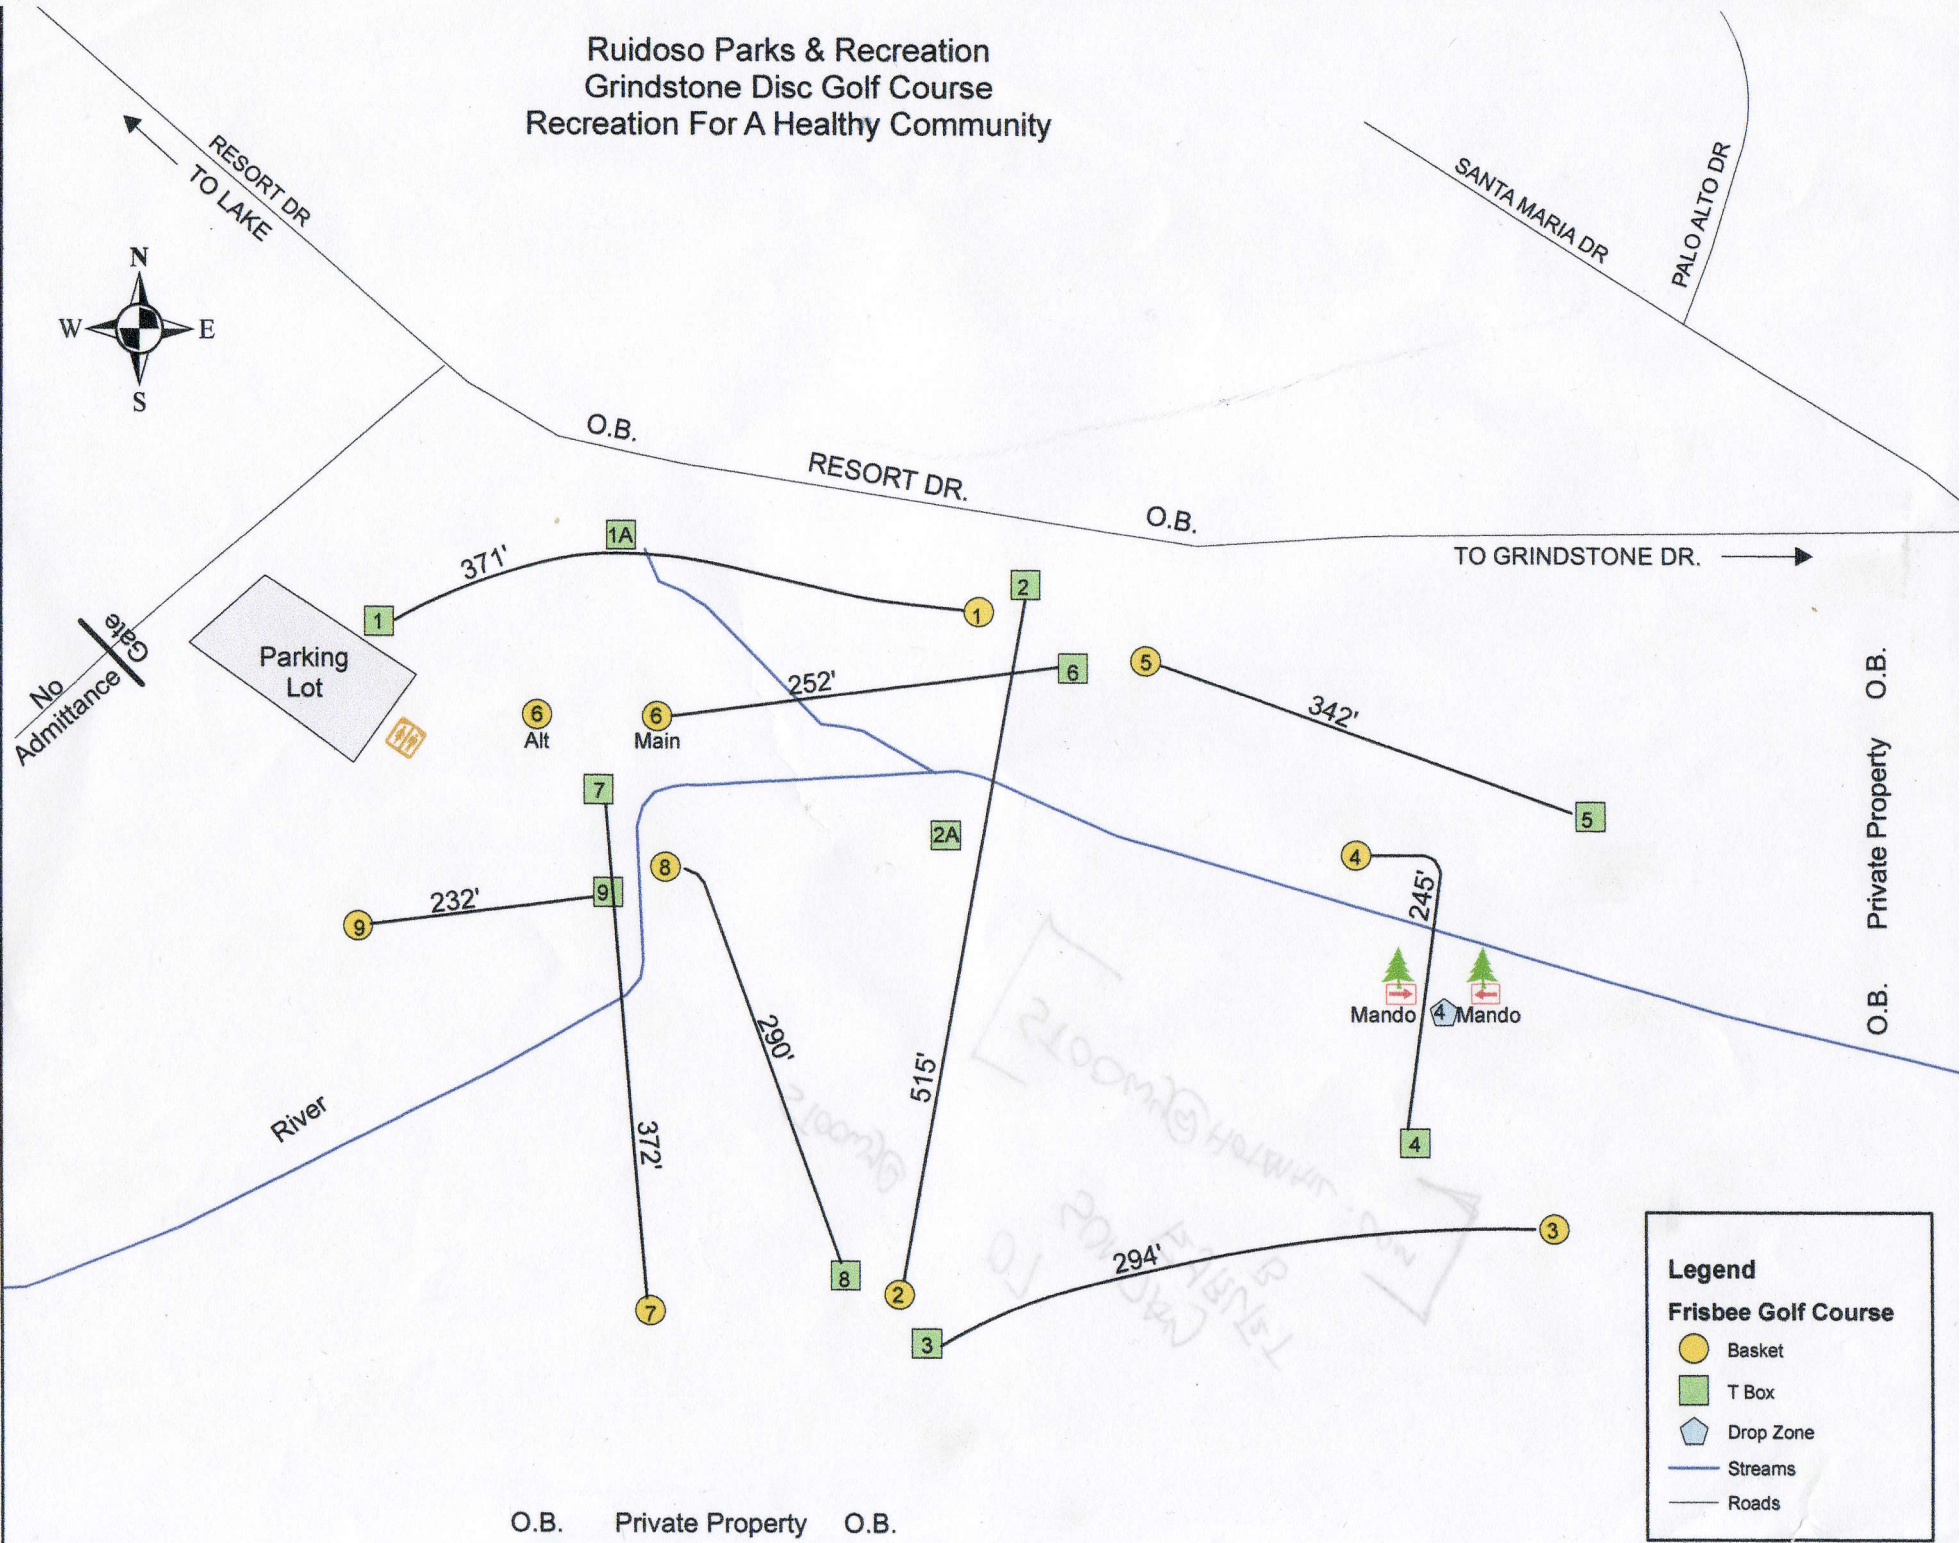

Ruidoso Parks & Recreation
 Grindstone Disc Golf Course
 Recreation For A Healthy Community

Legend

Frisbee Golf Course

- Basket
- T Box
- Drop Zone
- Streams
- Roads

O.B. Private Property O.B.